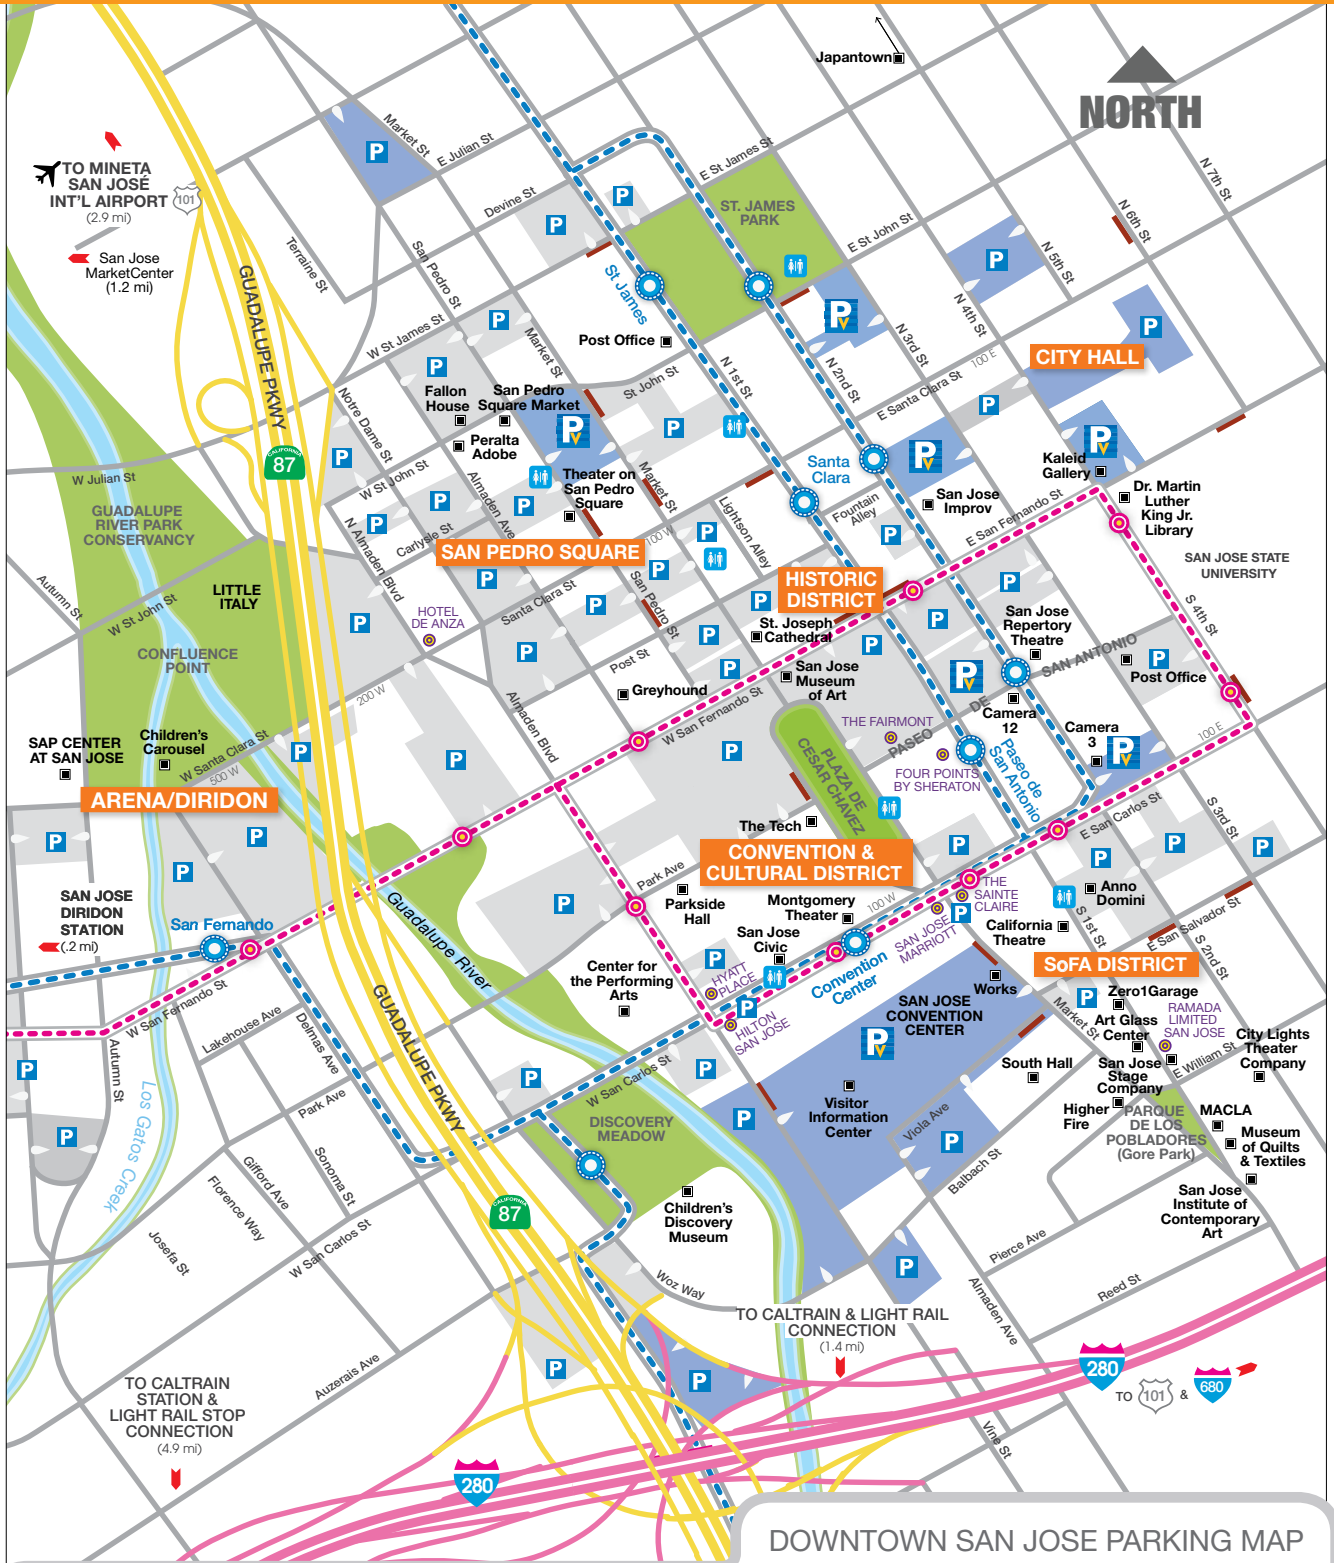

GETTING AROUND

DOWNTOWN SAN JOSE PARKING MAP

- City Streets
- State Roads
- Interstate Highways

- DASH (free shuttle)
- Light Rail Line
- Caltrain Line

- SJ City Operated Parking
- Privately Operated Parking
- SJ City Validated Parking
- Privately Operated Validated Parking

- PARKS
- Public Restrooms/Walking Maps
- HOTELS
- Attractions
- Motorcycle Parking